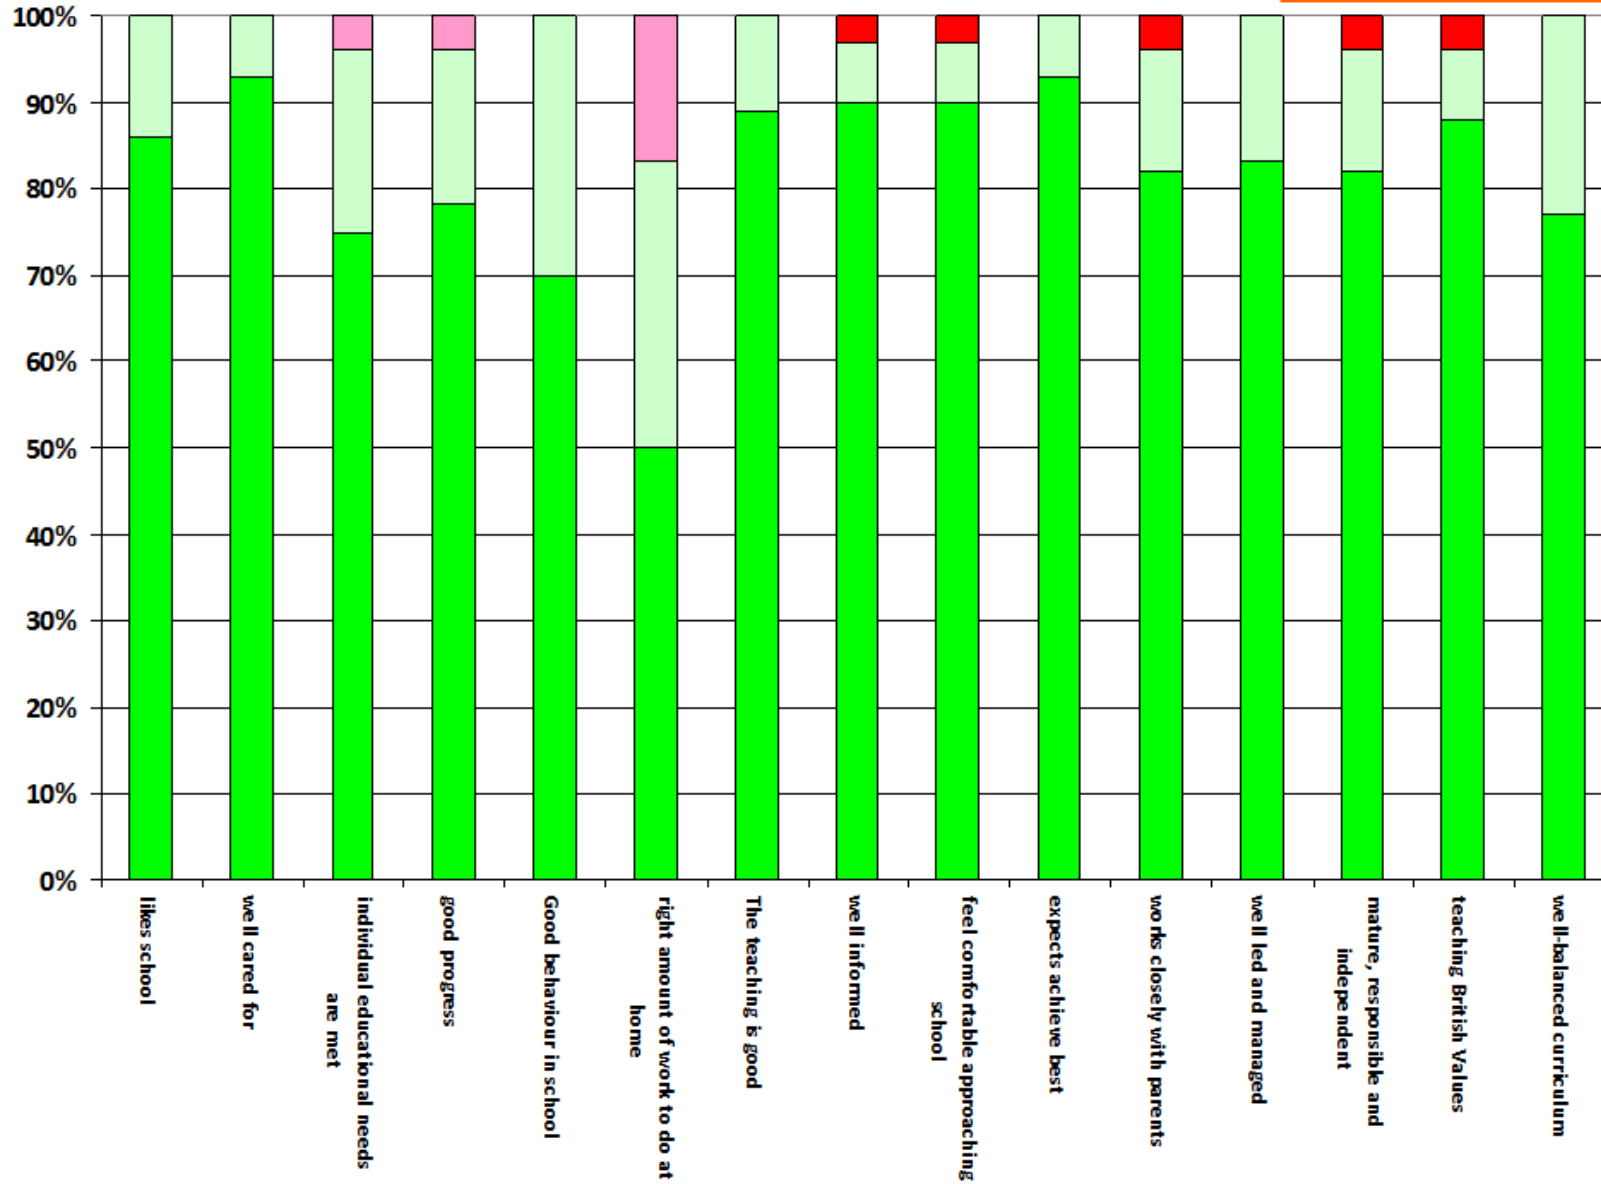

Parents' Questionnaire

Working in Partnership
CROMWELL HIGH SCHOOL

2016